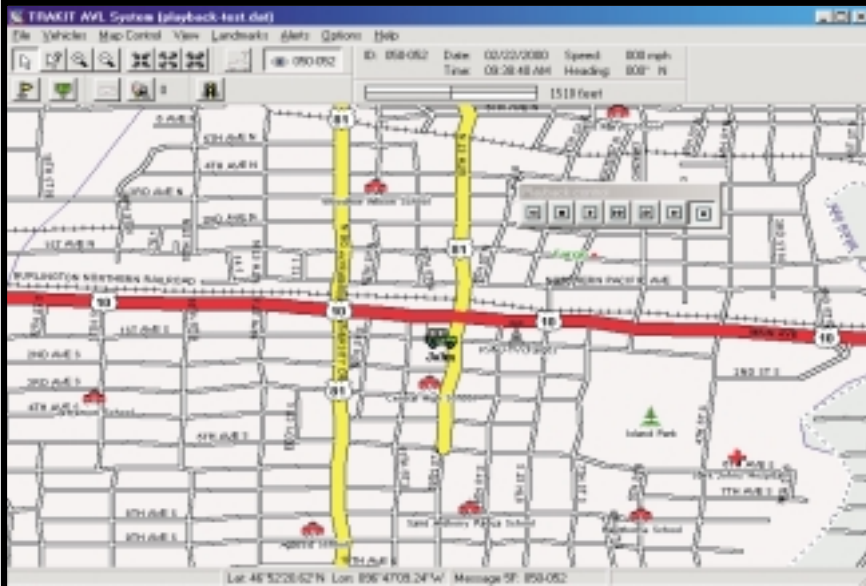

TRAKIT-USA

FEATURES

Monitor and direct the activity of an entire fleet of vehicles with TRAKIT-USA software. Installed in the base computer dispatchers can have complete and up-to-the-second information on the location and status of any vehicles in the fleet. Closest vehicles can be sent to a job or progress along a route can be easily determined. Included is map data for the entire continental United States and Puerto Rico. The digital map can be easily customized with user landmarks and detailed annotation. Use the address search utility to find any address. TRAKIT intelligence provides maximum efficiency of the communications link by providing for only necessary transmissions to take place. Zone and event alerts advise the dispatcher of predetermined conditions that may require attention. If the vehicles are appropriately equipped messages can be exchanged between the base and vehicles. TRAKIT-USA can simultaneously track vehicles which are communicated with via radio, cellular, CDPD, EDACS, NEXTEL, ORBCOMM and Cellemetry. Capture location data in computer files for play back at a later time or for processing by the TRAKIT-ANALYZER module.